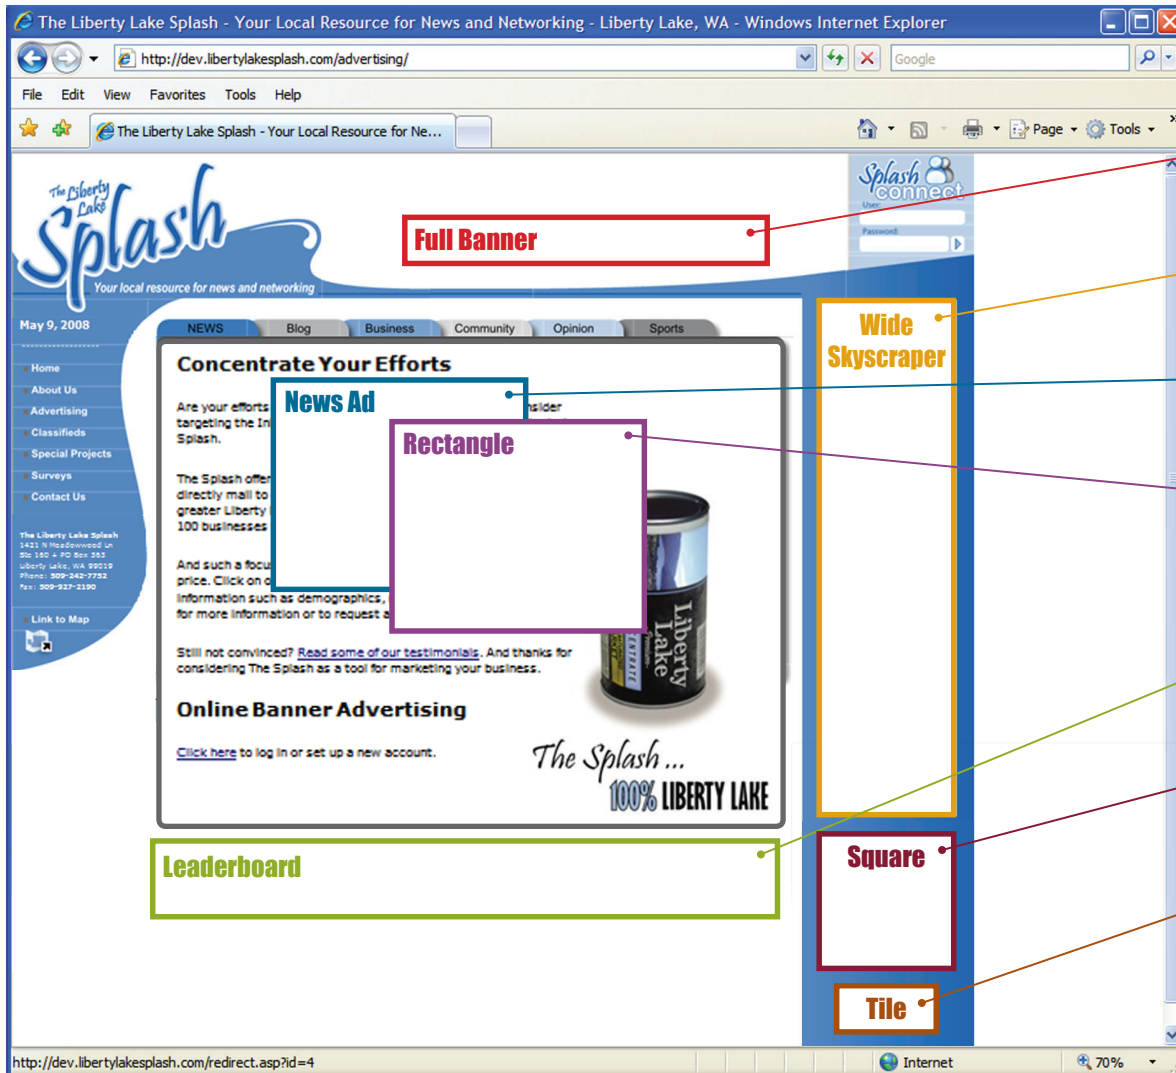

Online Advertising Rates

★ *Our Web site averages more than 1,600 unique visitors and 105,000 page views each month*

Full Banner 468 px x 60 px

Stretches across the top of all pages on the website.
 \$250/30 days

Wide Skyscraper 160 px x 600 px

Featured on the right side of all pages on the website.
 \$250/30 days

News Ad 300 px x 250 px

Featured inside any stories readers click on.
 \$75/30 days

Rectangle 300 px x 250 px

Receives exclusive attention when ad appears for 7 seconds the first time a visitor clicks on an item on the website.
 \$125/30 days

Leaderboard 728 px x 90 px

Large ad anchoring all pages on the website.
 \$100/30 days

Square 160 px x 160 px

Featured under the Wide Skyscraper ad on all pages on the website.
 \$60/30 days

Tile 120 px x 60 px

Featured under the Wide Skyscraper ad (and below the square ad if applicable) on all pages on the website.
 \$40/30 days